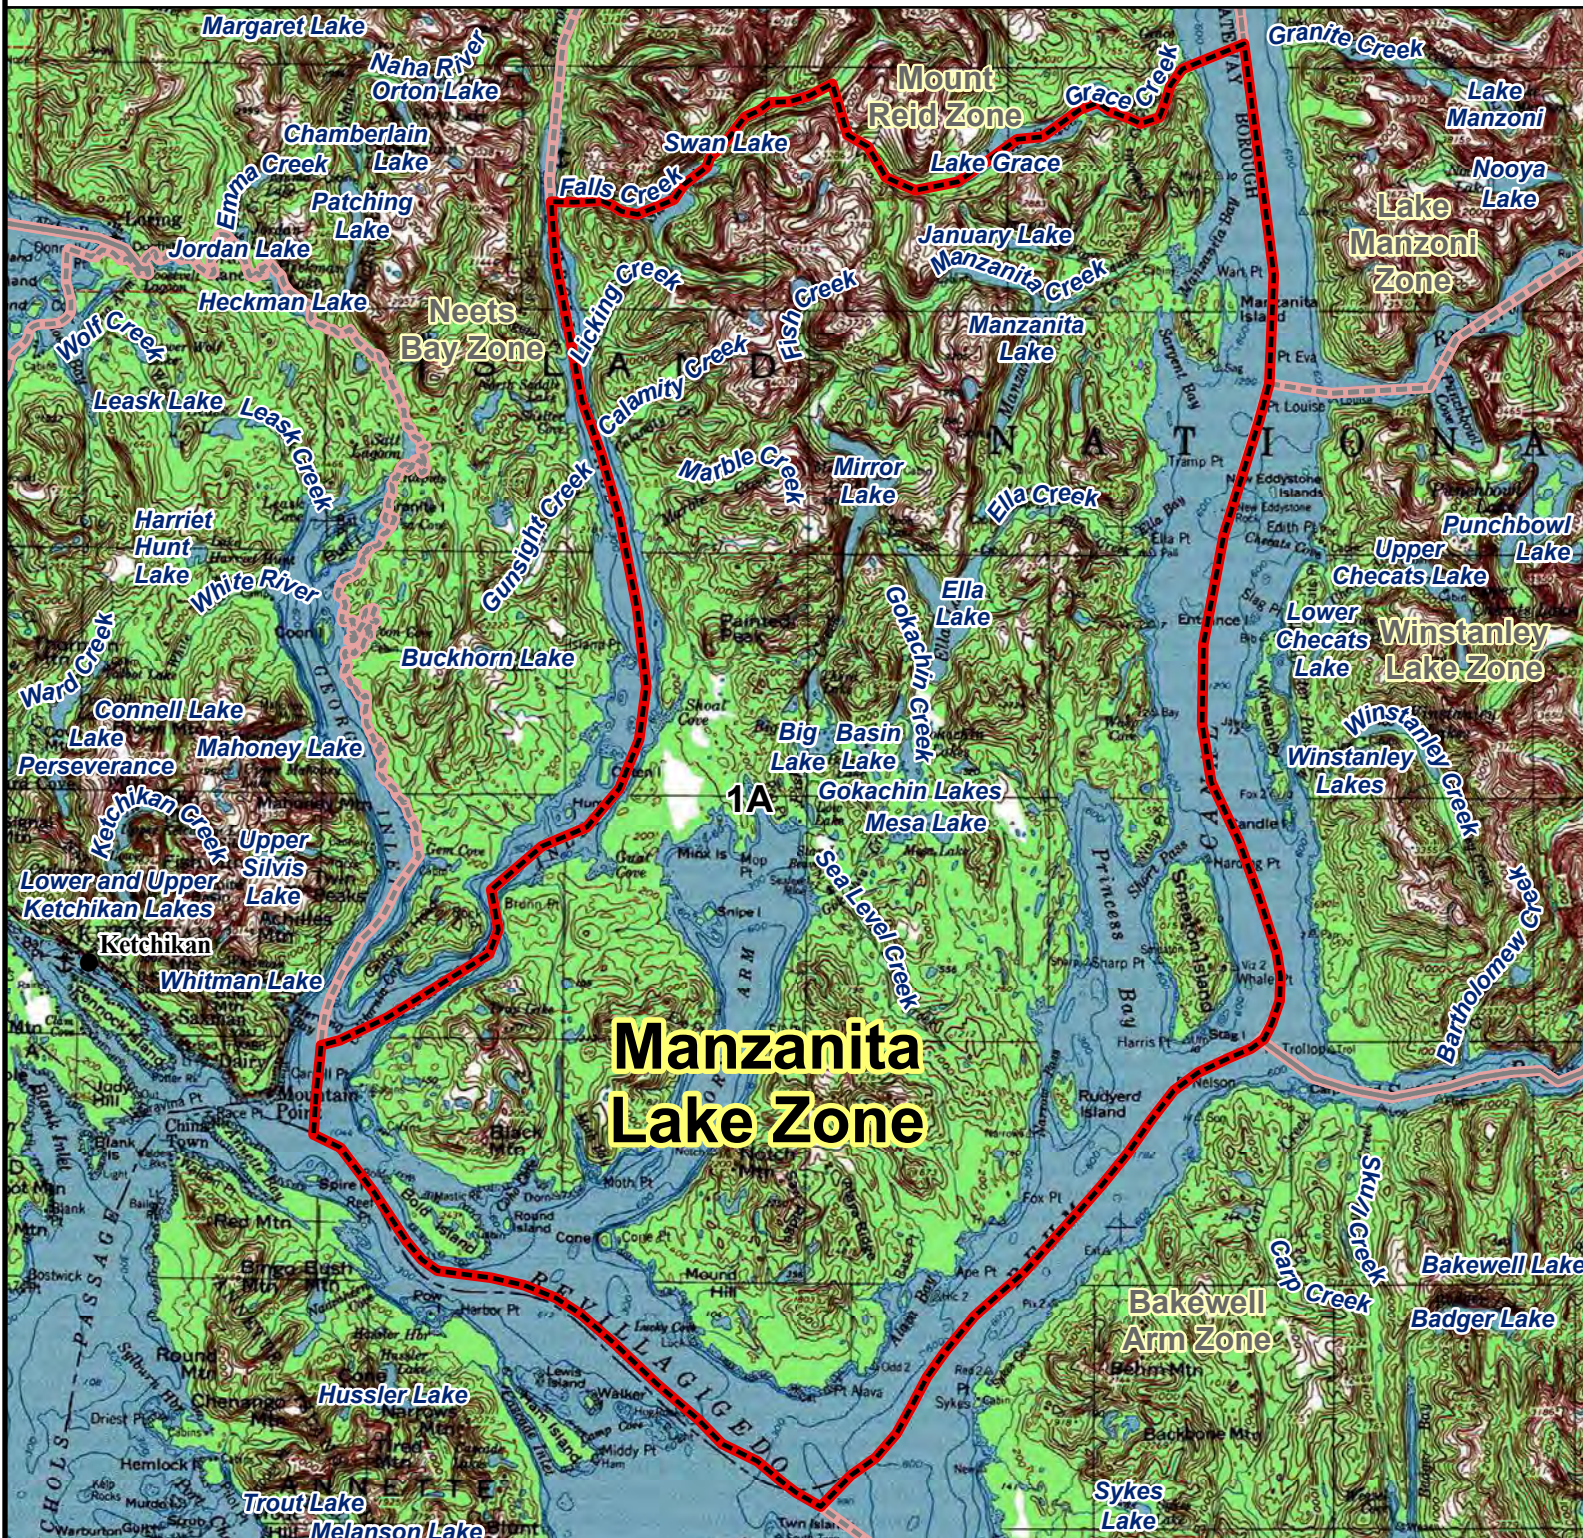

RG002 MOUNTAIN GOAT HUNT

Manzanita Lake Zone

Manzanita Lake Zone

Manzanita Lake Zone: Originating where Carroll Inlet meets the mouth of Falls Creek, east up Falls Creek through Swan Lake and up the Swan Lake drainage to an unnamed lake at GPS coordinates N 55.651205, W -131.204569, southwest up the small drainage and over the saddle, into the Grace Creek drainage to where it empties into Grace Lake, through Grace Lake to the mouth of Grace Creek, east along Grace Creek to where it enters Behm Canal, south through Behm Canal to the Revillagigedo Channel, northwest through Revillagigedo Channel, around the south side of Bold Island, north through Carroll Inlet to the point of origin.